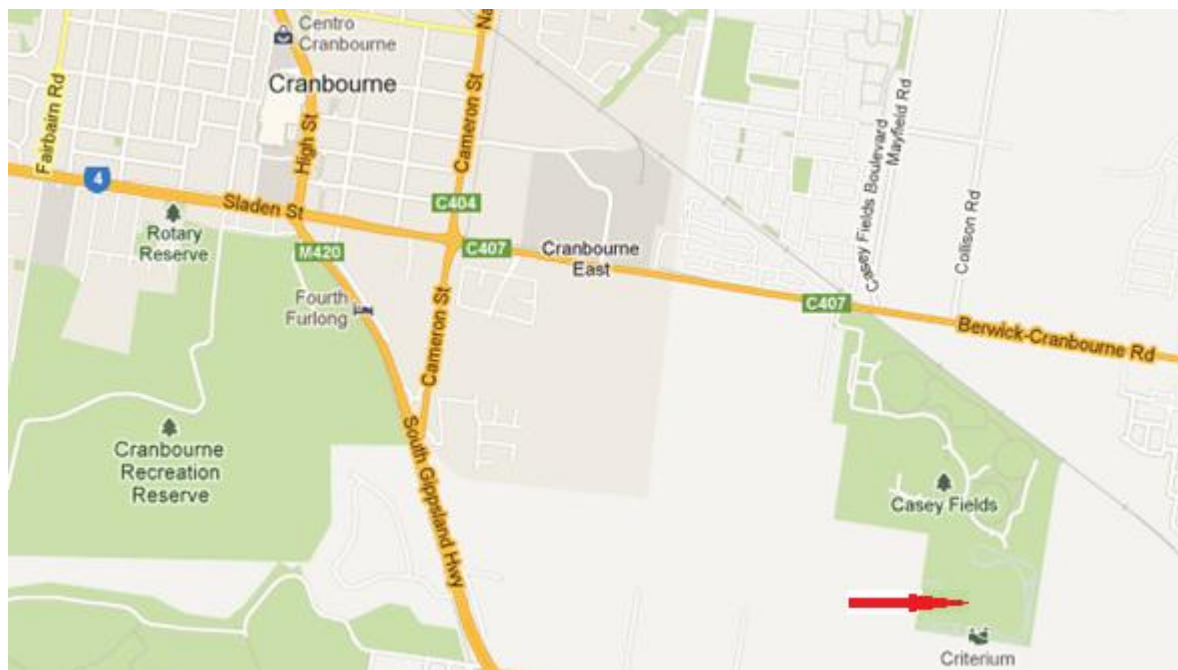

Casey Fields

Off Berwick-Cranbourne Road, facility is in the bottom corner. Melways Ref.

Getting there;

- Take South Gippsland Hiway exit from Westernport Freeway, follow South Gippsland Hiway into Cranbourne, turn left at Sladen St
Casey Fields is 2k on the right
- Take Clyde Rd exit off Princess Freeway, turn right at Berwick-Cranbourne Rd (9km)
Casey Fields is 1.75k on the left

Dunlop Road

Off Springvale Rd near Monash Freeway, Melways Ref.

METEC

Colchester Rd, Kilsyth, Melways Ref.

Getting there;

- turn onto Colchester Rd from Mount Dandenong Rd
METEC driveway is 1k on right
- turn onto Colchester Rd from Canterbury Rd
METEC driveway is 1k on left